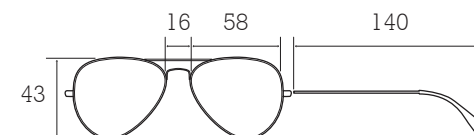

SIZING

WOMEN'S SUN COLLECTION