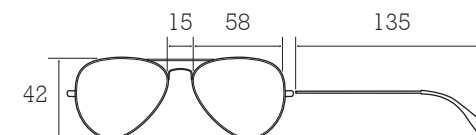

Matte black/pink fade • Solid smoke/light silver flash

TECHNICAL SPEC

LENS: PC DECENTRED
FRAME/TEMPLE: TR90

Soft feminine cat-eye styling
Ombré faded colourways with rubber
temple detailing

SIZING

O'NEILL

#RAW