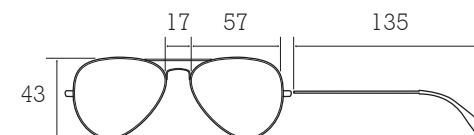

Smokewood • Solid smoke

ONS DRIFTWOOD-RX 125

Driftwood • Solid brown

#DRIFTER-RX

TECHNICAL SPEC

LENS: PC DECENTRED
FRAME/TEMPLE: ACETATE/CR39

Beech wood effect laminated acetate
Retro square front shaping

SIZING