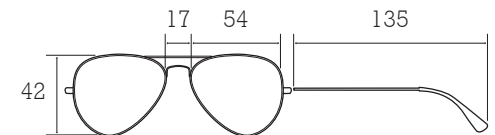

ONS SHORE 172

Matte pink/blue • Solid smoke/light silver flash

#SHORE

TECHNICAL SPEC

SIZING

LENS: PC DECENTRED
FRAME/TEMPLE: POLYCARBONATE

Flattering front shaping in festival inspired colour combinations

Wave inspired temple contours