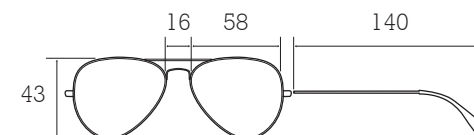

SIZING

ONS RATCHET 100

Gloss white/black • Green revo