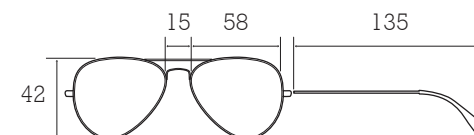

TECHNICAL SPEC

SIZING

LENS: PC DECENTRED
FRAME/TEMPLE: TR90

Bold sportswrap shaping
Dual injected rubber temples

ONS RAW 102P

Matte tort/black • Vintage green -
Polarised

ONS RAW 103

Matte brown/black • Gold mirror