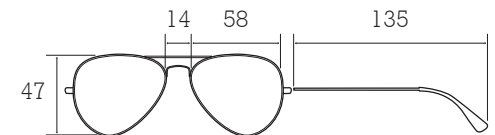

ONS GROVER 272

Shiny pink/grey • Smoke grad

#GROVER

TECHNICAL SPEC

SIZING

LENS: PC DECENTRED
FRAME/TEMPLE: METAL/CP

Softened teardrop front shaping
Sweet pastel colourways with slim profile
matte temples

WOMEN'S SUN COLLECTION

O'NEILL

#HOOPA

TECHNICAL SPEC

SIZING

LENS: PC DECENTRED
FRAME/TEMPLE: METAL/CP

Retro aviator styling

Thin profile logo detailed temples

ONS HOOPA 001