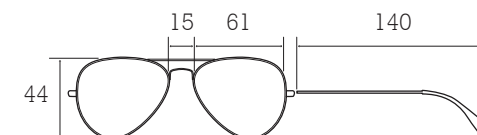

Aggressive deep wrap styling
Precision moulded logo plaque