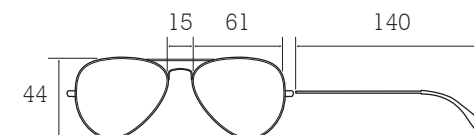

#CRUZER

#ONS CRUZER 001

Matte gold/tort • Vintage green grad

ONS CRUZER 004

Matte black/red • Solid smoke

ONS CRUZER 005

Matte gun/blue • Solid smoke/light silver flash

ONS CRUZER 010

Matte midnight/grey • Chrome mirror

TECHNICAL SPEC

LENS: PC DECENTRED
FRAME/TEMPLE: METAL/CP

Masculine square front shaping
Subtle contour detailing to temples

SIZING

MEN'S SUN COLLECTION