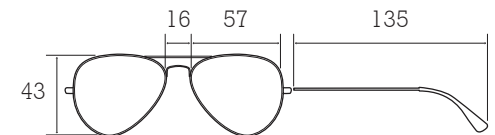

O'NEILL

#TILT

TECHNICAL SPEC

**LENS: PC DECENTRED
FRAME/TEMPLE: TR90**

Cool squared off front shaping
High gloss dip dye finishes with colour pop
rubber logo detailing

SIZING

WOMEN'S SUN COLLECTION

O'NEILL